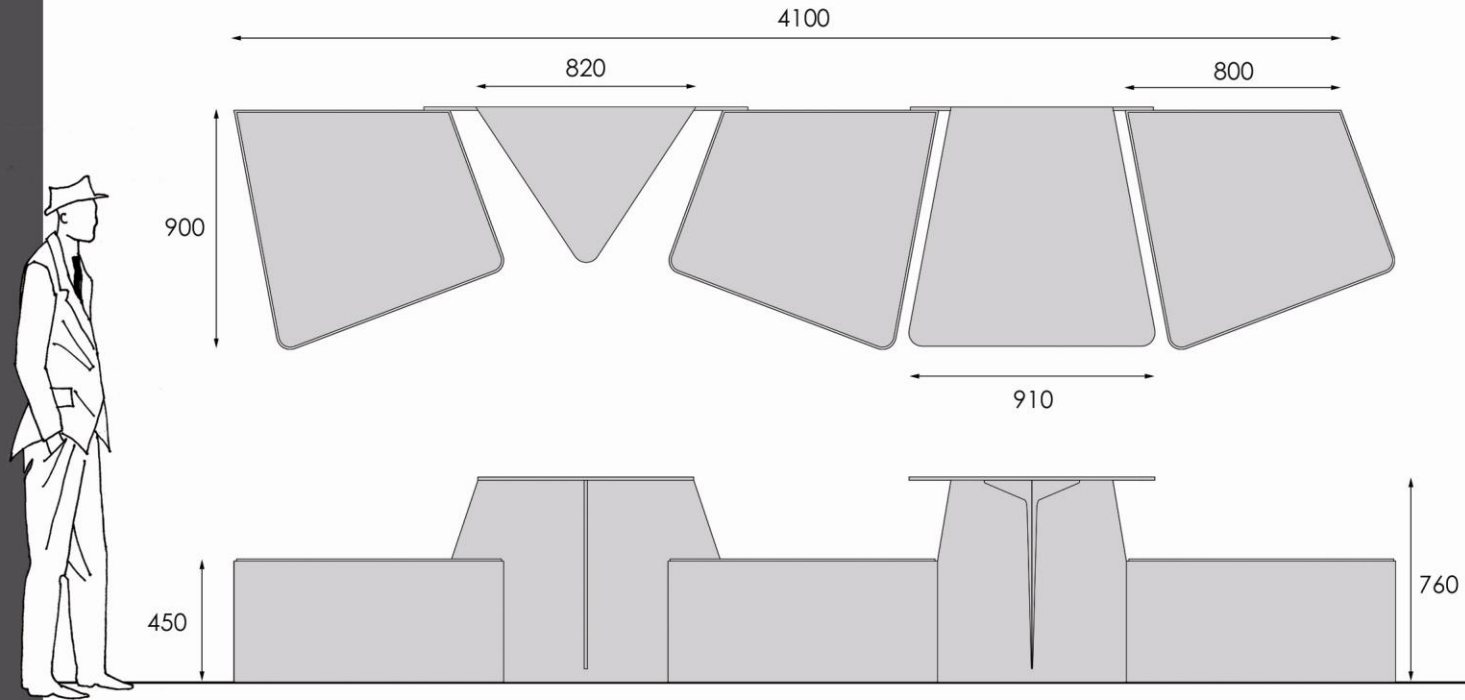

Dimensions are in millimetres, are approximate and do not form any part of the contract. We reserve the right to change the design and specification on any item offered and, where possible, notification will be made.
© 2010 Copyright. Reproduction prohibited

technical specification

product:	eatsuite range
materials:	steel with highly durable flame retardant rubber seat tops
maintenance:	periodic retouching with brush applied finish to frame, if required
foundation:	freestanding, or 400mm deep core drilled fixing, below ground level
fixings options:	core drilled with epoxy resin fixing