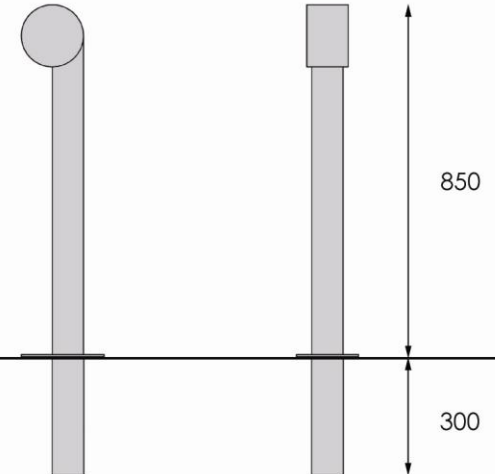

technical specification

1. **product:** porthos bollard
   materials: stainless steel with a variety of polished finishes
   maintenance: regular cleaning recommended, refer to product care section
   foundation: surface-mountable or 300mm deep core drilled fixing
   fixings: can be bolted to existing hardstanding or core drilled with epoxy resin fixing

e: enquiries@citysquared.co.uk
w: citysquared.co.uk
t: +44 (0)870 420 2468
f: +44 (0)113 244 1616

citysquared
street furniture

Dimensions are in mm, are approximate and do not form any part of the contract. We reserve the right to change the design and specification on any item offered and, where possible, notification will be made.
© 2011 Copyright. Reproduction prohibited.