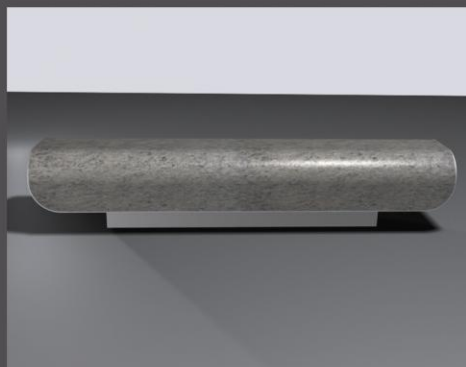

solace

The Solace bench was designed with symmetry of form and versatility in mind.

It may be positioned to make the most of two views, with users facing forwards or backward; allowing friends to sit together, or strangers apart.

Constructed from hard wearing granite and stainless steel, Solace is highly suited to the public realm

e: enquiries@citysquared.co.uk
w: www.citysquared.co.uk
t: +44 (0)870 420 2468
f: +44 (0)113 244 1616

technical specification

- product:** solace
materials: stainless steel with granite seat
maintenance: regular cleaning of stainless steel is recommended, refer to product care section
foundation: 400mm core drilled fixing below ground level
fixings options: core drilled with epoxy resin fixing