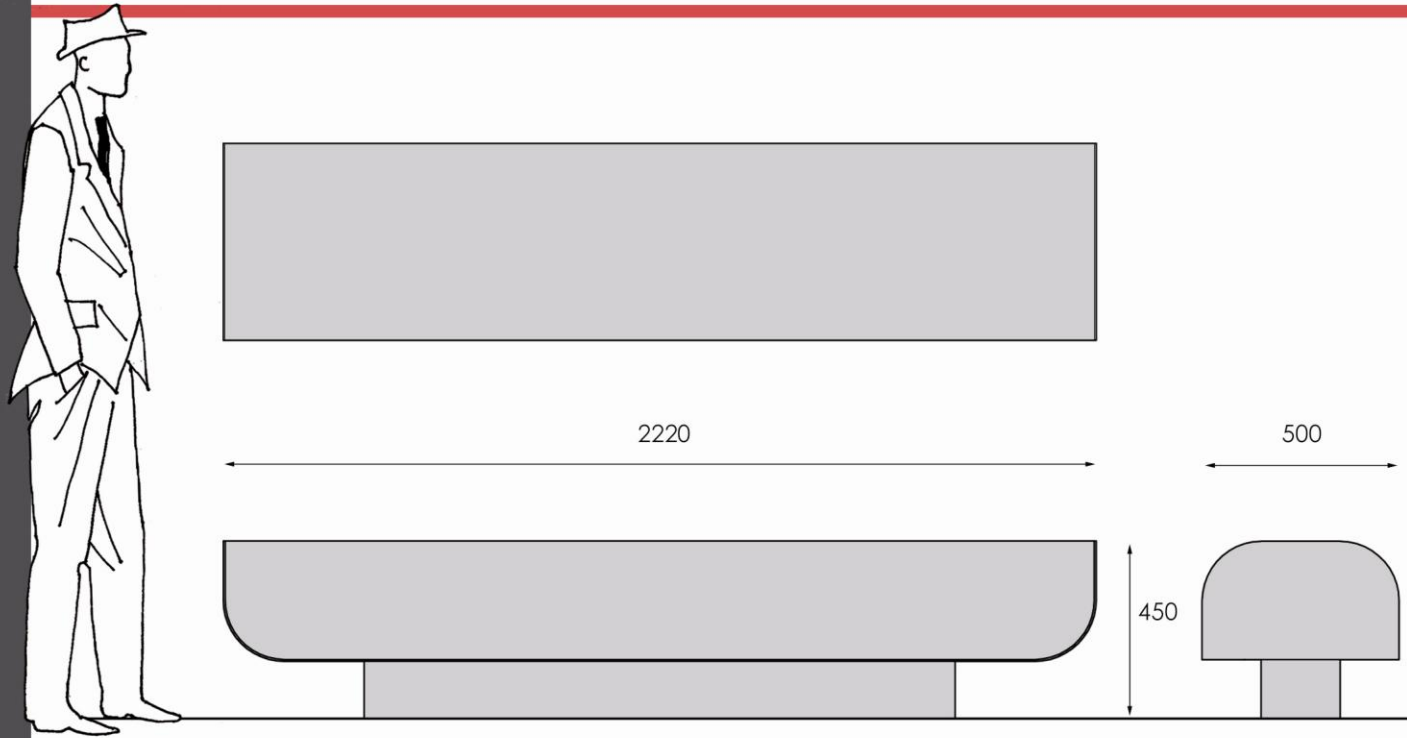

technical specification

1. **product:** solace
   materials: stainless steel with granite seat
   maintenance: regular cleaning of stainless steel is recommended, refer to product care section
   foundation: 400mm core drilled fixing below ground level
   fixings options: core drilled with epoxy resin fixing

e: enquiries@citysquared.co.uk
w: www.citysquared.co.uk
t: +44 (0)870 420 2468
f: +44 (0)113 244 1616

citysquared
street furniture

Dimensions are in millimetres, are approximate and do not form any part of the contract. We reserve the right to change the design and specification on any item offered and, where possible, notification will be made.
© 2010 Copyright. Reproduction prohibited