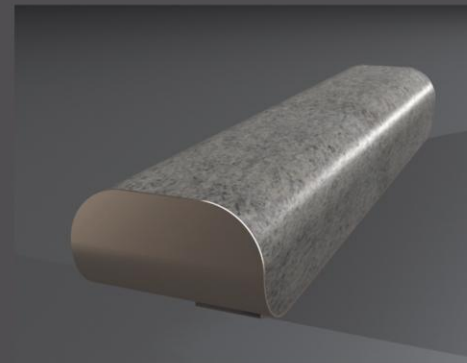

solace

The Solace bench was designed with symmetry of form and versatility in mind.

It may be positioned to make the most of two views, with users facing forwards or backward; allowing friends to sit together, or strangers apart.

Constructed from hard wearing granite and stainless steel, Solace is highly suited to the public realm

e: enquiries@citysquared.co.uk
w: www.citysquared.co.uk
t: +44 (0)870 420 2468
f: +44 (0)113 244 1616

technical specification

- product:** solace
materials: stainless steel with granite seat
maintenance: regular cleaning of stainless steel is recommended, refer to product care section
foundation: 400mm core drilled fixing below ground level
fixings options: core drilled with epoxy resin fixing