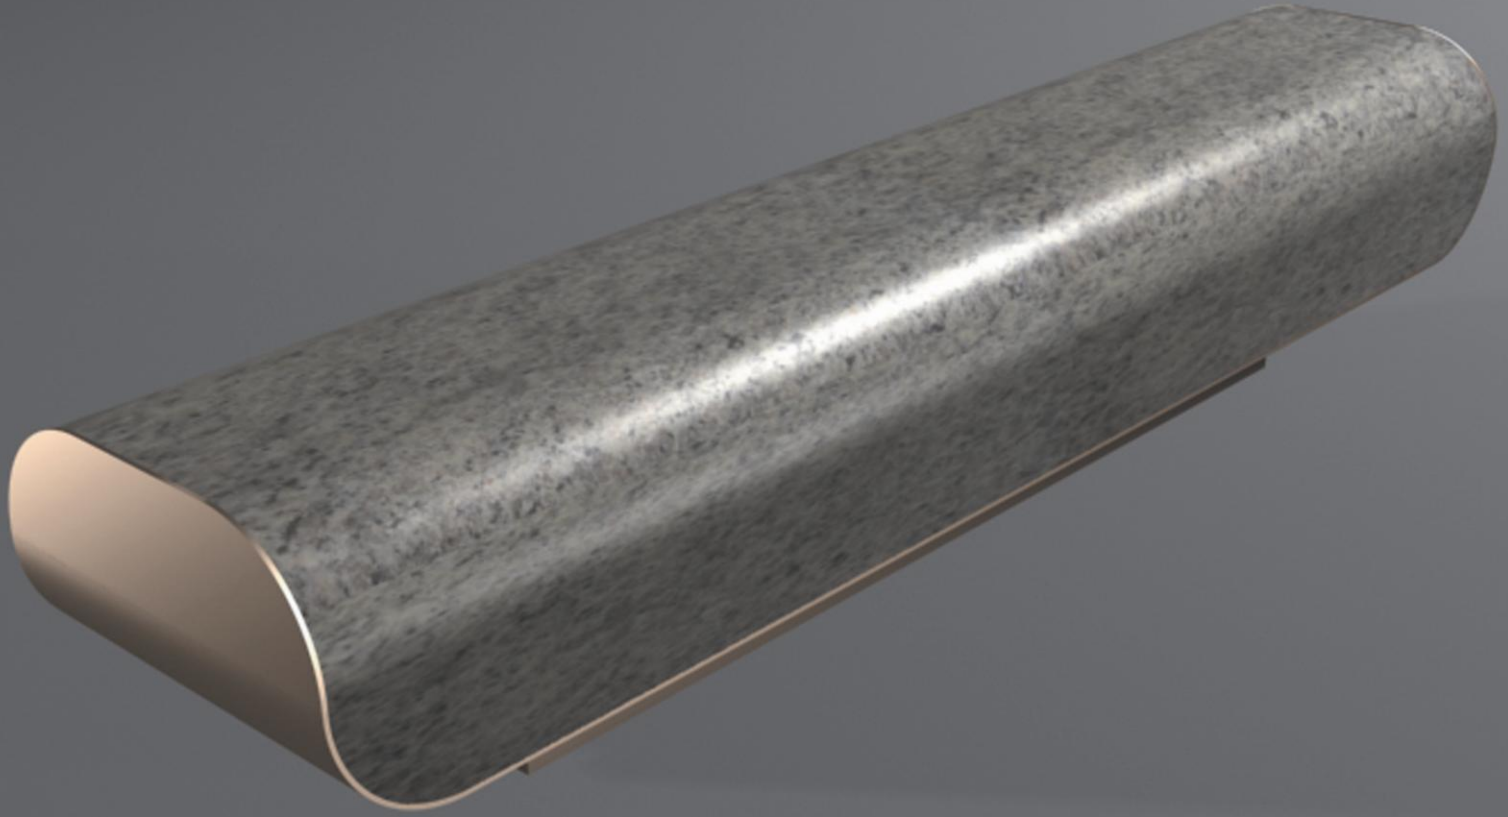

solace

The Solace bench was designed with symmetry of form and versatility in mind.

It may be positioned to make the most of two views, with users facing forwards or backward; allowing friends to sit together, or strangers apart.

Constructed from hard wearing granite and stainless steel, Solace is highly suited to the public realm

e: enquiries@citysquared.co.uk
w: www.citysquared.co.uk
t: +44 (0)870 420 2468
f: +44 (0)113 244 1616

technical specification

- product:** solace
materials: stainless steel with granite seat
maintenance: regular cleaning of stainless steel is recommended, refer to product care section
foundation: 400mm core drilled fixing below ground level
fixings options: core drilled with epoxy resin fixing