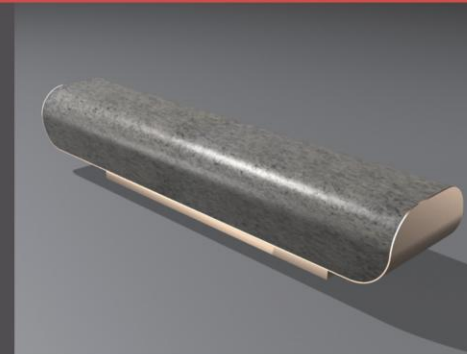

solace

The Solace bench was designed with symmetry of form and versatility in mind.

It may be positioned to make the most of two views, with users facing forwards or backward; allowing friends to sit together, or strangers apart.

Constructed from hard wearing granite and stainless steel, Solace is highly suited to the public realm

e: enquiries@citysquared.co.uk
w: www.citysquared.co.uk
t: +44 (0)870 420 2468
f: +44 (0)113 244 1616

technical specification

- product:** solace
materials: stainless steel with granite seat
maintenance: regular cleaning of stainless steel is recommended, refer to product care section
foundation: 400mm core drilled fixing below ground level
fixings options: core drilled with epoxy resin fixing