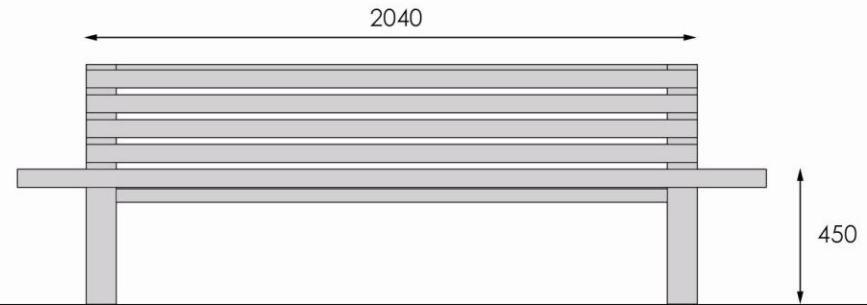

technical specification

1. **product:** essentials range wideboy seat
   materials: steel frame with a powder coated finish
   maintenance: wood requires periodic refinishing, refer to product care section
   foundation: freestanding
   fixings: can be anchor-bolted to existing hardstanding if required

e: enquiries@citysquared.co.uk
w: citysquared.co.uk
t: +44 (0)870 420 2468
f: +44 (0)113 244 1616

citysquared
street furniture

Dimensions are in mm, are approximate and do not form any part of the contract. We reserve the right to change the design and specification on any item offered and, where possible, notification will be made.
© 2011 Copyright. Reproduction prohibited.