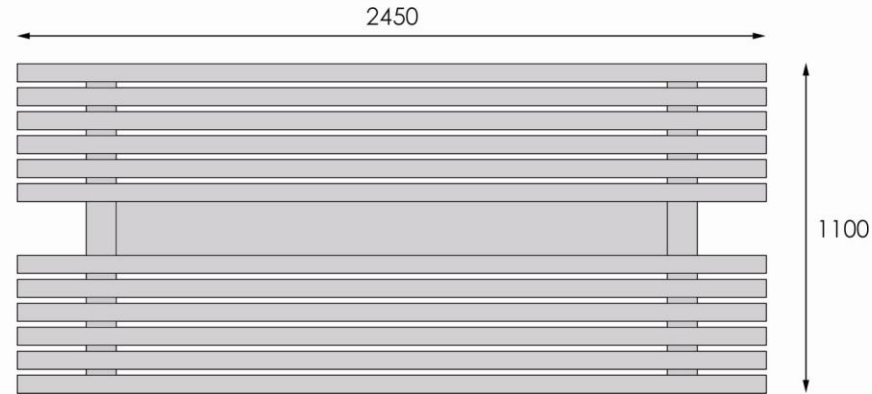

technical specification

1. **product:** essentials range wideboy seat
   materials: steel frame with a powder coated finish
   maintenance: wood requires periodic refinishing, refer to product care section
   foundation: freestanding
   fixings: can be anchor-bolted to existing hardstanding if required

e: enquiries@citysquared.co.uk
w: citysquared.co.uk
t: +44 (0)870 420 2468
f: +44 (0)113 244 1616

citysquared
street furniture

Dimensions are in mm, are approximate and do not form any part of the contract. We reserve the right to change the design and specification on any item offered and, where possible, notification will be made.
© 2011 Copyright. Reproduction prohibited.