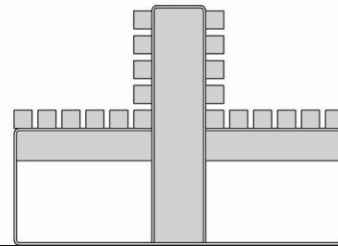

technical specification

1. **product:** essentials range wideboy seat
   materials: steel frame with a powder coated finish
   maintenance: wood requires periodic refinishing, refer to product care section
   foundation: freestanding
   fixings: can be anchor-bolted to existing hardstanding if required

e: enquiries@citysquared.co.uk
w: citysquared.co.uk
t: +44 (0)870 420 2468
f: +44 (0)113 244 1616

citysquared
street furniture

Dimensions are in mm, are approximate and do not form any part of the contract. We reserve the right to change the design and specification on any item offered and, where possible, notification will be made.
© 2011 Copyright. Reproduction prohibited.