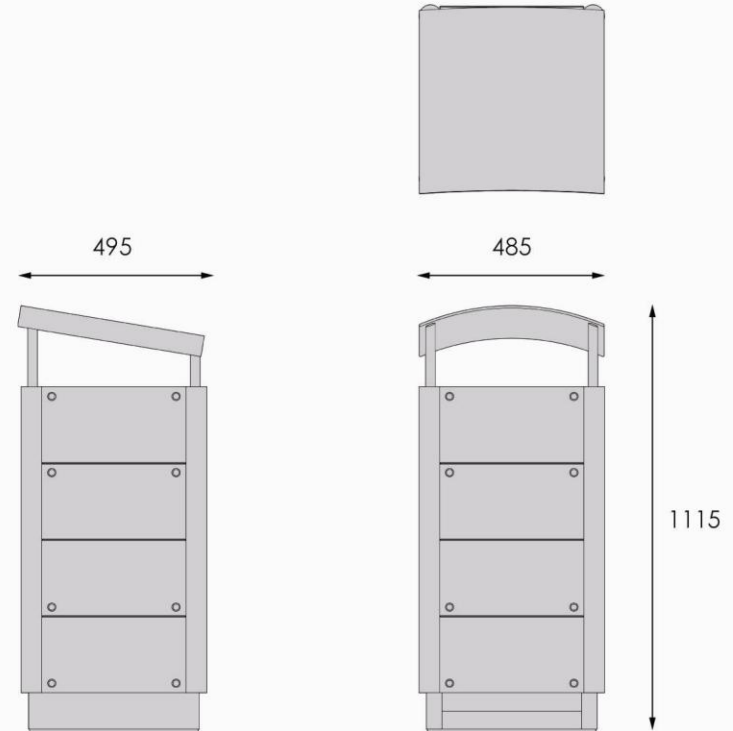

technical specification

product:	basic litter bin
materials:	stainless steel frame. marine laminate side panels with iroko hardwood veneer
maintenance:	periodic refinishing is required, refer to product care section
foundation:	freestanding
fixings:	may be anchor-bolted to existing hardstanding if required

e: enquiries@citysquared.co.uk

w: citysquared.co.uk

t: +44 (0)870 420 2468

f: +44 (0)113 244 1616

citysquared
street furniture

Dimensions are in mm, are approximate and do not form any part of the contract. We reserve the right to change the design and specification on any item offered and, where possible, notification will be made.
© 2011 Copyright. Reproduction prohibited.